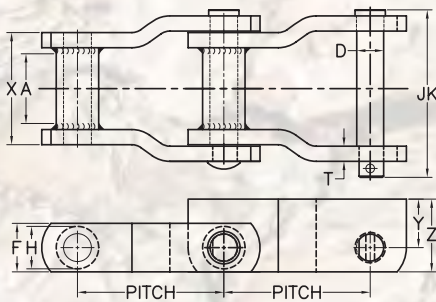

ALLIED-LOCKE INDUSTRIES, INC.

ISO 9001
Registered Quality System

FABRICATED HEAVY DUTY DEBARKER INFEED CHAIN

AS157XHD
(shown)

Made in USA

Replacement For
Cast Manganese &
Cast Alloy Steel
Style

HIGH STRENGTH
ALLOY STEEL

AVAILABLE SIZES

*CHAIN NO.	PITCH	WORKING LOAD	AVE. ULTIMATE STRENGTH	A	B	C	D	E	F	H	JK	T	X	Y	Z
AS132XHD	6.050	23,535	220,000	3.00	1.00	5.50	1.12	6.50	2.00	1.75	6.91	.63	4.62	2.00	3.00
AS157XHD	6.050	28,000	250,000	3.00	1.00	5.50	1.19	6.75	2.50	7.75	6.91	.63	4.62	2.25	3.50
AS159XHD	6.125	35,400	290,000	3.25	1.00	5.25	1.25	6.75	3.00	2.00	8.16	.75	5.56	2.50	4.00
AS257XHD	6.050	37,851	310,000	3.00	1.00	5.50	1.50	7.25	3.50	2.12	6.91	.63	4.62	2.75	4.50

* Replaces ESCO XHC Series Chain

**THE
FABRICATED
ADVANTAGE**

- Chain Pin is uniform diameter over full length
- Offset style sidebar for more uniform wear plus allows single link removal for take-up
- Pins and Sidebars can be heat treated separately for required needs of each
- Sidebar holes more precise than casting, allowing for interference fit and longer life
- No cast parts that can become contaminated when poured
- Ability to offer upgrade to Induction Hardened Pin for longer wear life