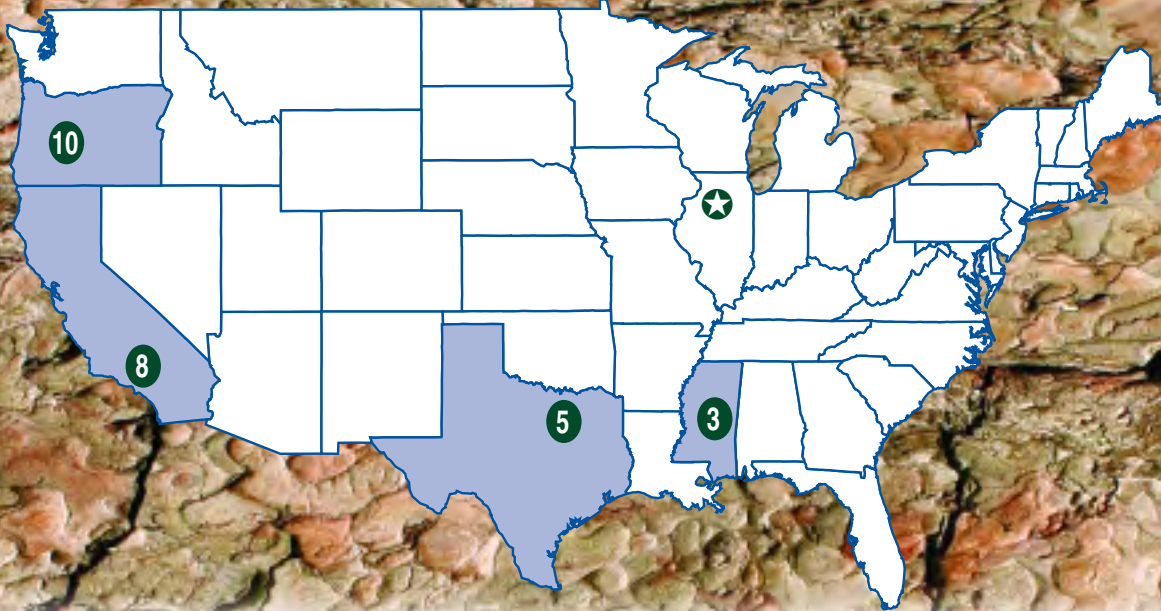

ALLIED-LOCKE INDUSTRIES

STOCKING WAREHOUSE LOCATIONS

★ = Corporate Headquarters • Dixon, Illinois

WHSE NO.	LOCATION NAME	PHONE AND FAX NUMBERS	CONTACT NAME
3	ALLIED-LOCKE IND. WHSE 1078 WILE ROAD MERIDIAN, MS 39305	PHONE: ....(800) 593-7773 FAX: .....(601) 482-7220	DALE
5	ALLIED-LOCKE IND. WHSE 1103 TREND DRIVE CARROLLTON, TX 75006	PHONE: ....(972) 416-0015 FAX: .....(972) 416-6405	LAURIE
8	DOBBERPUHL/SOUTH 9515 EAST RUSH STREET UNIT A SOUTH ELMONTE, CA 91733	PHONE: ....(888) 443-6400 FAX: .....(888) 443-6300	GARY
10	ALLIED COMPONENTS ONE SE ALDER PORTLAND, OR 97209	PHONE: ....(888) 231-7224 FAX: .....(503) 231-7389	ALAN

TOLL FREE PHONE: (800) 435-7752
LOCAL PHONE: (815) 288-1471

TOLL FREE FAX: (800) 462-3130
LOCAL FAX: (815) 288-7945

Green River Industrial Park • P.O. Box 509 • Dixon, Illinois 61021

www.alliedlocke.com

5M 12-07