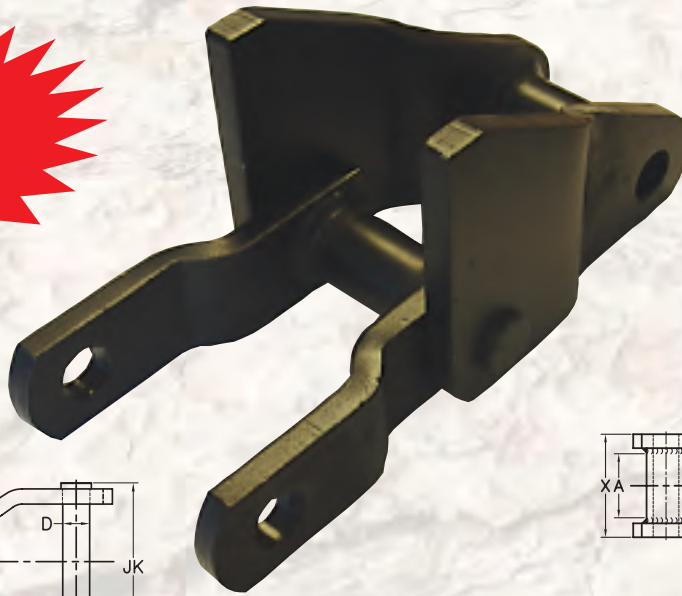

ALLIED-LOCKE INDUSTRIES, INC.

ISO 9001
Registered Quality System

FABRICATED HEAVY DUTY DEBARKER INFEED CHAIN

AS157XHD
(shown)

Made in USA

Replacement For
Cast Manganese &
Cast Alloy Steel
Style

HIGH STRENGTH
ALLOY STEEL

AVAILABLE SIZES

*CHAIN NO.	PITCH	WORKING LOAD	AVE. ULTIMATE STRENGTH	A	B	C	D	E	F	H	JK	T	X	Y	Z
AS132XHD	6.050	23,535	220,000	3.00	1.00	5.50	1.12	6.50	2.00	1.75	6.91	.63	4.62	2.00	3.00
AS157XHD	6.050	28,000	250,000	3.00	1.00	5.50	1.19	6.75	2.50	7.75	6.91	.63	4.62	2.25	3.50
AS159XHD	6.125	35,400	290,000	3.25	1.00	5.25	1.25	6.75	3.00	2.00	8.16	.75	5.56	2.50	4.00
AS257XHD	6.050	37,851	310,000	3.00	1.00	5.50	1.50	7.25	3.50	2.12	6.91	.63	4.62	2.75	4.50

* Replaces ESCO XHC Series Chain

**THE
FABRICATED
ADVANTAGE**

- Chain Pin is uniform diameter over full length
- Offset style sidebar for more uniform wear plus allows single link removal for take-up
- Pins and Sidebars can be heat treated separately for required needs of each
- Sidebar holes more precise than casting, allowing for interference fit and longer life
- No cast parts that can become contaminated when poured
- Ability to offer upgrade to Induction Hardened Pin for longer wear life