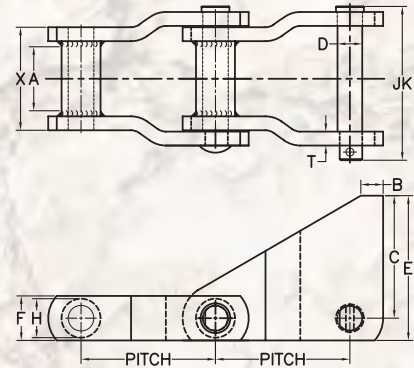

ALLIED-LOCKE INDUSTRIES, INC.

ISO 9001
Registered Quality System

FABRICATED HEAVY DUTY DEBARKER INFEED CHAIN

AS157XHD
(shown)

Made in USA

Replacement For
Cast Manganese &
Cast Alloy Steel
Style

HIGH STRENGTH
ALLOY STEEL

AVAILABLE SIZES

*CHAIN NO.	PITCH	WORKING LOAD	AVE. ULTIMATE STRENGTH	A	B	C	D	E	F	H	JK	T	X	Y	Z
AS132XHD	6.050	23,535	220,000	3.00	1.00	5.50	1.12	6.50	2.00	1.75	6.91	.63	4.62	2.00	3.00
AS157XHD	6.050	28,000	250,000	3.00	1.00	5.50	1.19	6.75	2.50	7.75	6.91	.63	4.62	2.25	3.50
AS159XHD	6.125	35,400	290,000	3.25	1.00	5.25	1.25	6.75	3.00	2.00	8.16	.75	5.56	2.50	4.00
AS257XHD	6.050	37,851	310,000	3.00	1.00	5.50	1.50	7.25	3.50	2.12	6.91	.63	4.62	2.75	4.50

* Replaces ESCO XHC Series Chain

**THE
FABRICATED
ADVANTAGE**

- Chain Pin is uniform diameter over full length
- Offset style sidebar for more uniform wear plus allows single link removal for take-up
- Pins and Sidebars can be heat treated separately for required needs of each
- Sidebar holes more precise than casting, allowing for interference fit and longer life
- No cast parts that can become contaminated when poured
- Ability to offer upgrade to Induction Hardened Pin for longer wear life