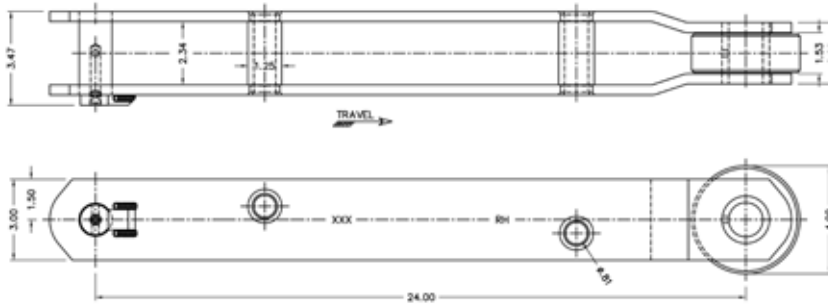

Traveling Water Screen Chain

Allied-Locke Industries also manufactures chain and sprocket products for traveling water screen systems as well as supply products for rectangular clarifiers.

Primarily used in potable water operations this chain is supplied in a variety of configurations and materials. Allied-Locke Industries can manufacture to suit the customers needs.

FMC Style Water Screen Chain

Royce Style Water Screen Chain

Rex Style Water Screen Chain