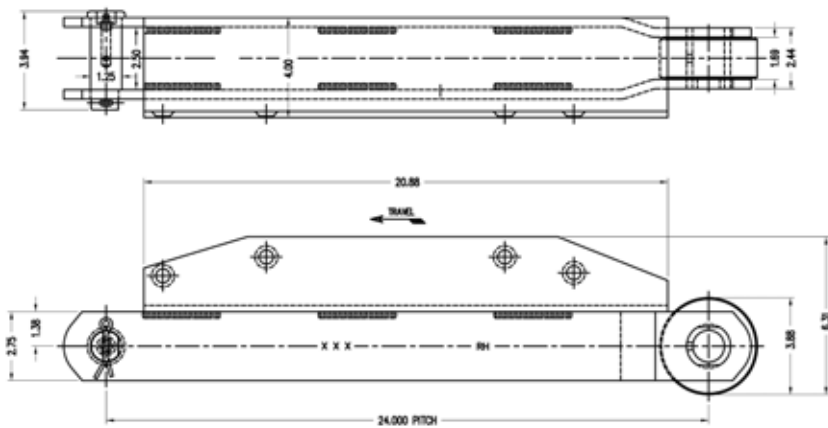

Traveling Water Screen Chain

Allied-Locke Industries also manufactures chain and sprocket products for traveling water screen systems as well as supply products for rectangular clarifiers.

Primarily used in potable water operations this chain is supplied in a variety of configurations and materials. Allied-Locke Industries can manufacture to suit the customers needs.

FMC Style Water Screen Chain

Royce Style Water Screen Chain

Rex Style Water Screen Chain