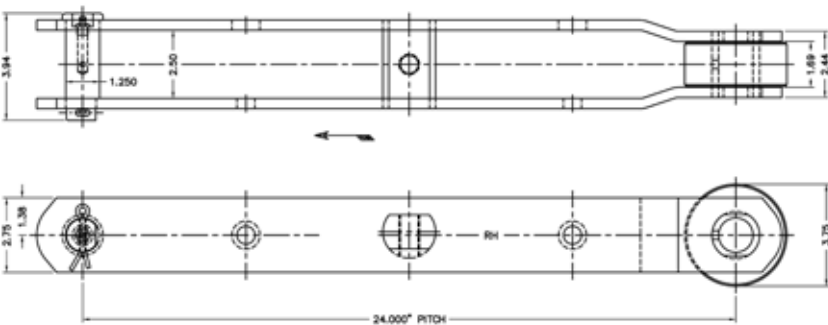

Traveling Water Screen Chain

Allied-Locke Industries also manufactures chain and sprocket products for traveling water screen systems as well as supply products for rectangular clarifiers.

Primarily used in potable water operations this chain is supplied in a variety of configurations and materials. Allied-Locke Industries can manufacture to suit the customers needs.

FMC Style Water Screen Chain

Royce Style Water Screen Chain

Rex Style Water Screen Chain