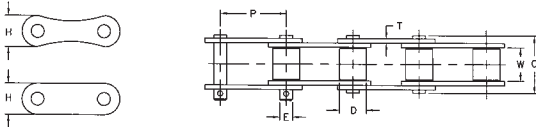

AGRICULTURAL ROLLER CHAIN

DRIVE CHAIN—A550, A555, A557 & A620

CONVEYOR CHAIN—CA550, CA555, CA557 & CA620

Chain Size	Pitch	Roller		Overall Width C		Link Plate		Pin Diam. E	Adv. Ultimate Strength Lbs.
		W Width	D Diam.	Riv.	Cott.	Height H	Thick T		
DRIVE SERIES A	P								
A550	1.63	5 ¹ / ₆₄	.656	1 ³ / ₈	1 ⁹ / ₁₆	3/4	.105	.281	11,250
A555	1.63	1/2	.656	1 ¹¹ / ₆₄	1 ¹ / ₄	3/4	.125	.281	11,250
A557	1.63	5 ¹ / ₆₄	.700	1 ¹⁵ / ₃₂	1 ¹⁹ / ₃₂	29/32	.125	.315	16,500
A620	1.654	6 ³ / ₆₄	.696	1 ⁴¹ / ₆₄	1 ²⁷ / ₃₂	3/4	.125	.281	12,000
CONVEYOR SERIES CA									
CA550	1.63	5 ¹ / ₆₄	.656	1 ³ / ₈	1 ⁹ / ₁₆	3/4	.105	.281	11,250
CA550HD	1.63	5 ¹ / ₆₄	2 ¹ / ₃₂	1 ³³ / ₆₄	1 ¹⁹ / ₃₂	13/16	.120	.316	15,250
CA555	1.63	1/2	.656	1 ¹¹ / ₆₄	1 ¹ / ₄	3/4	.125	.281	11,250
CA557	1.63	5 ¹ / ₆₄	.700	1 ¹⁵ / ₃₂	1 ¹⁹ / ₃₂	29/32	.125	.315	16,500
CA620	1.654	6 ³ / ₆₄	.696	1 ⁴¹ / ₆₄	1 ²⁷ / ₃₂	3/4	.125	.281	12,000