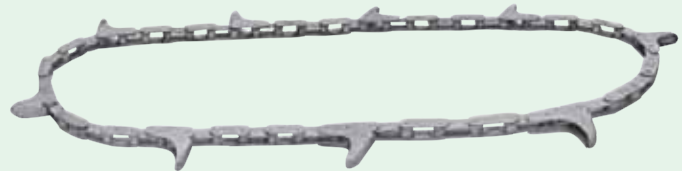

AGRICULTURAL ROLLER CHAIN

ASSEMBLIES, APRONS, FLIGHTS & SLATS

Allied-Locke maintains complete stocks on all standard Corn Picker Gathering Chains and Flight Assemblies. Ask for our separate catalog page listing all Corn Head Gathering Chains. In addition, our engineering department will assist you in developing new designs for any special or experimental applications.

SLAT

Conveyor, elevator, spreader and forage wagon flights are available completely assembled on chains for greater convenience in installation—saving both time and money. Double-strand chains are carefully matched to ensure uniform length and proper alignment of the attachments.

Fax: 800-462-3130

Local:

Phone: 815-288-1471

Fax: 815-288-7945

www.alliedlocke.com

AG ROLLER CHAIN FLIGHTS

GATHERING CHAIN ASSEMBLY

STEEL DETACHABLE CHAIN FLIGHTS