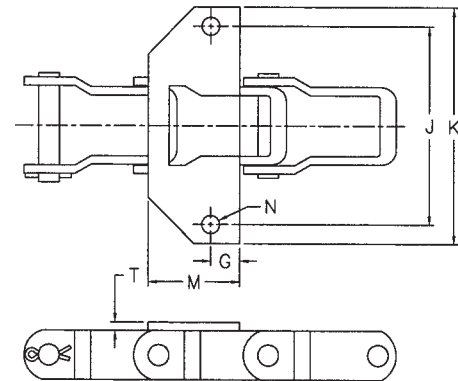

STEEL PINTLE CHAIN ATTACHMENTS

AE, AS, AES, AC

Attachment	Chain No.	J	K	M	N	T
AS	AL662	1 3/8	1 57/64	15/16	17/64	3/16
AS	AL667H	2 1/32	2 19/32	1 1/8	21/64	1/4
AS	AL667X	2 1/32	2 11/16	1 1/8	21/64	5/16
AS	AL667XH	2 1/32	2 3/4	1 1/4	25/64	3/8
AS	AL88K	2 1/32	2 3/4	1 1/4	25/64	3/8
AS	AL88XH	2 1/32	2 13/16	1 1/4	25/64	3/8
AES	AL662	1 3/8	1 57/64	15/16	21/64	3/16
AES	AL667H	2 1/32	2 19/32	1 1/8	25/64	1/4
AES	AL667X	2 1/32	2 11/16	1 1/8	25/64	5/16
AES	AL667XH	2 1/32	2 3/4	1 1/4	29/64	3/8
AES	AL88XH	2 1/32	2 13/16	1 1/4	29/64	3/8
AE	AL667XH	2 1/32	2 3/4	1 1/4	21/64	3/8
AC	AL88XH	2 1/32	2 13/16	1 1/4	9/16	3/8

Attachment	Chain No.	G	J	K	M	N	T
AK1	AL662	7/16	2 15/16	3 1/2	1 3/8	17/64	.125

Allied-Locke Industries Inc.

... reach for the star of quality

Toll Free:

Phone: 800-435-7752

Fax: 800-462-3130

Local:

Phone: 815-288-1471

Fax: 815-288-7945

www.alliedlocke.com

STEEL PINTLE CHAIN ATTACHMENTS

FS5

Att. No.	Chain No.	Dimensions					
		J	K	N	R	S	T
FS5	AL88K	4 1/8	5 5/8	25/64	5/8	1 1/4	1/4

F50

Att. No.	Chain No.	Dimensions						
		J	K	M	N	R	S	T
F50	AL88XH	8.00	9.38	1.25	.410	1.25	1.81	1/4

Att. No.	Chain No.	Dimensions						
		J	K	M	N	R	S	T
G50	AL662	1 9/16	2 35/64	1	25/64	7/8	.148	7/16
	AL667X	2 1/16	2 43/64	1	25/64	7/8	.148	15/32

HB4

Att. No.	Chain No.	Dimensions				
		G	M	R	S	T
HB4	AL667X	19/32	3/4	0.00	2.160	3/16
	AL88K	19/32	3/4	0.35	2 17/32	3/16