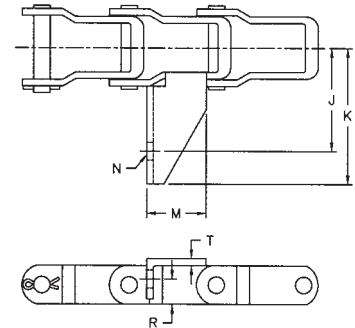

Fax: 815-288-7945

www.alliedlocke.com

STEEL PINTLE CHAIN ATTACHMENTS

FS5

Att. No.	Chain No.	Dimensions					
		J	K	N	R	S	T
FS5	AL88K	4 1/8	5 5/8	25/64	5/8	1 1/4	1/4

F50

Att. No.	Chain No.	Dimensions						
		J	K	M	N	R	S	T
F50	AL88XH	8.00	9.38	1.25	.410	1.25	1.81	1/4

G30S

Att. No.	Chain No.	Dimensions					
		J	K	N	R	S	T
G30S	AL662	1 5/16	1 57/64	1 1/32	3/4	1 5/16	1/4

Allied-Locke Industries Inc.

. . . chain - sprockets - buckets

Toll Free:

Phone: 800-435-7752

Fax: 800-462-3130

Local:

Phone: 815-288-1471

Fax: 815-288-7945

www.alliedlocke.com

STEEL PINTLE CHAIN ATTACHMENTS

G38

Att. No.	Chain No.	Dimensions					
		J	K	M	N	R	T
G38	AL662	1 15/16	2 35/64	1 1/8	21/64	15/32	.125

G50

Att. No.	Chain No.	Dimensions						
		J	K	M	N	R	S	T
G50	AL662	1 9/16	2 35/64	1	25/64	7/8	.148	7/16
	AL667X	2 1/16	2 43/64	1	25/64	7/8	.148	15/32

HB4

Att. No.	Chain No.	Dimensions				
		G	M	R	S	T
HB4	AL667X	19/32	3/4	0.00	2.160	3/16
	AL88K	19/32	3/4	0.35	2 17/32	3/16