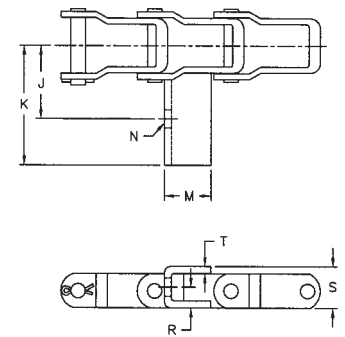

Fax: 815-288-7945

www.alliedlocke.com

STEEL PINTLE CHAIN ATTACHMENTS

FS5

Att. No.	Chain No.	Dimensions					
		J	K	N	R	S	T
FS5	AL88K	4 1/8	5 5/8	25/64	5/8	1 1/4	1/4

F50

Att. No.	Chain No.	Dimensions						
		J	K	M	N	R	S	T
F50	AL88XH	8.00	9.38	1.25	.410	1.25	1.81	1/4

G30S

Att. No.	Chain No.	Dimensions					
		J	K	N	R	S	T
G30S	AL662	1 5/16	1 57/64	1 1/32	3/4	1 5/16	1/4

Allied-Locke Industries Inc.

. . . chain - sprockets - buckets

Toll Free:

Phone: 800-435-7752

Fax: 800-462-3130

Local:

Phone: 815-288-1471

Fax: 815-288-7945

www.alliedlocke.com

STEEL PINTLE CHAIN ATTACHMENTS

G38

Att. No.	Chain No.	Dimensions					
		J	K	M	N	R	T
G38	AL662	1 15/16	2 35/64	1 1/8	21/64	15/32	.125

G50

Att. No.	Chain No.	Dimensions						
		J	K	M	N	R	S	T
G50	AL662	1 9/16	2 35/64	1	25/64	7/8	.148	7/16
	AL667X	2 1/16	2 43/64	1	25/64	7/8	.148	15/32

HB4

Att. No.	Chain No.	Dimensions				
		G	M	R	S	T
HB4	AL667X	19/32	3/4	0.00	2.160	3/16
	AL88K	19/32	3/4	0.35	2 17/32	3/16