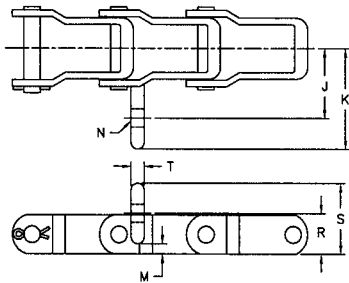

STEEL PINTLE CHAIN ATTACHMENTS

AE, AS, AES, AC

Attachment	Chain No.	J	K	M	N	T
AS	AL662	1 3/8	1 57/64	15/16	17/64	3/16
AS	AL667H	2 1/32	2 19/32	1 1/8	21/64	1/4
AS	AL667X	2 1/32	2 11/16	1 1/8	21/64	5/16
AS	AL667XH	2 1/32	2 3/4	1 1/4	25/64	3/8
AS	AL88K	2 1/32	2 3/4	1 1/4	25/64	3/8
AS	AL88XH	2 1/32	2 13/16	1 1/4	25/64	3/8
AES	AL662	1 3/8	1 57/64	15/16	21/64	3/16
AES	AL667H	2 1/32	2 19/32	1 1/8	25/64	1/4
AES	AL667X	2 1/32	2 11/16	1 1/8	25/64	5/16
AES	AL667XH	2 1/32	2 3/4	1 1/4	29/64	3/8
AES	AL88XH	2 1/32	2 13/16	1 1/4	29/64	3/8
AE	AL667XH	2 1/32	2 3/4	1 1/4	21/64	3/8
AC	AL88XH	2 1/32	2 13/16	1 1/4	9/16	3/8

Fax: 815-288-7945

www.alliedlocke.com

STEEL PINTLE CHAIN ATTACHMENTS

FS5

Att. No.	Chain No.	Dimensions					
		J	K	N	R	S	T
FS5	AL88K	4 1/8	5 5/8	25/64	5/8	1 1/4	1/4

F50

Att. No.	Chain No.	Dimensions						
		J	K	M	N	R	S	T
F50	AL88XH	8.00	9.38	1.25	.410	1.25	1.81	1/4

G30S

Att. No.	Chain No.	Dimensions					
		J	K	N	R	S	T
G30S	AL662	1 5/16	1 57/64	1 1/32	3/4	1 5/16	1/4

Allied-Locke Industries Inc.

. . . chain - sprockets - buckets

Toll Free:

Phone: 800-435-7752

Fax: 800-462-3130

Att. No.	Chain No.	Dimensions						
		J	K	M	N	R	S	T
G50	AL662	1 9/16	2 35/64	1	25/64	7/8	.148	7/16
	AL667X	2 1/16	2 43/64	1	25/64	7/8	.148	15/32

HB4

Att. No.	Chain No.	Dimensions				
		G	M	R	S	T
HB4	AL667X	19/32	3/4	0.00	2.160	3/16
	AL88K	19/32	3/4	0.35	2 17/32	3/16