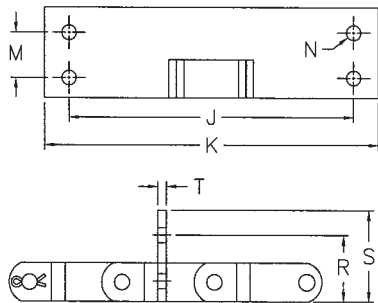

STEEL PINTLE CHAIN ATTACHMENTS

AE, AS, AES, AC

Attachment	Chain No.	J	K	M	N	T
AS	AL662	1 3/8	1 57/64	15/16	17/64	3/16
AS	AL667H	2 1/32	2 19/32	1 1/8	21/64	1/4
AS	AL667X	2 1/32	2 11/16	1 1/8	21/64	5/16
AS	AL667XH	2 1/32	2 3/4	1 1/4	25/64	3/8
AS	AL88K	2 1/32	2 3/4	1 1/4	25/64	3/8
AS	AL88XH	2 1/32	2 13/16	1 1/4	25/64	3/8
AES	AL662	1 3/8	1 57/64	15/16	21/64	3/16
AES	AL667H	2 1/32	2 19/32	1 1/8	25/64	1/4
AES	AL667X	2 1/32	2 11/16	1 1/8	25/64	5/16
AES	AL667XH	2 1/32	2 3/4	1 1/4	29/64	3/8
AES	AL88XH	2 1/32	2 13/16	1 1/4	29/64	3/8
AE	AL667XH	2 1/32	2 3/4	1 1/4	21/64	3/8
AC	AL88XH	2 1/32	2 13/16	1 1/4	9/16	3/8

Fax: 815-288-7945

www.alliedlocke.com

STEEL PINTLE CHAIN ATTACHMENTS

FS5

Att. No.	Chain No.	Dimensions					
		J	K	N	R	S	T
FS5	AL88K	4 1/8	5 5/8	25/64	5/8	1 1/4	1/4

F50

Att. No.	Chain No.	Dimensions						
		J	K	M	N	R	S	T
F50	AL88XH	8.00	9.38	1.25	.410	1.25	1.81	1/4

G30S

Att. No.	Chain No.	Dimensions					
		J	K	N	R	S	T
G30S	AL662	1 5/16	1 57/64	1 1/32	3/4	1 5/16	1/4

Allied-Locke Industries Inc.

. . . chain - sprockets - buckets

Toll Free:

Phone: 800-435-7752

Fax: 800-462-3130

Att. No.	Chain No.	Dimensions						
		J	K	M	N	R	S	T
G50	AL662	1 9/16	2 35/64	1	25/64	7/8	.148	7/16
	AL667X	2 1/16	2 43/64	1	25/64	7/8	.148	15/32

HB4

Att. No.	Chain No.	Dimensions				
		G	M	R	S	T
HB4	AL667X	19/32	3/4	0.00	2.160	3/16
	AL88K	19/32	3/4	0.35	2 17/32	3/16