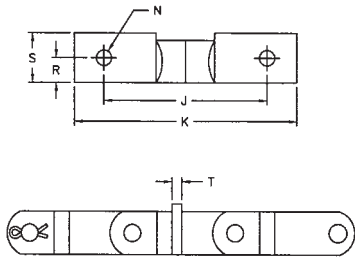

STEEL PINTLE CHAIN ATTACHMENTS

AE, AS, AES, AC

Attachment	Chain No.	J	K	M	N	T
AS	AL662	1 3/8	1 57/64	15/16	17/64	3/16
AS	AL667H	2 1/32	2 19/32	1 1/8	21/64	1/4
AS	AL667X	2 1/32	2 11/16	1 1/8	21/64	5/16
AS	AL667XH	2 1/32	2 3/4	1 1/4	25/64	3/8
AS	AL88K	2 1/32	2 3/4	1 1/4	25/64	3/8
AS	AL88XH	2 1/32	2 13/16	1 1/4	25/64	3/8
AES	AL662	1 3/8	1 57/64	15/16	21/64	3/16
AES	AL667H	2 1/32	2 19/32	1 1/8	25/64	1/4
AES	AL667X	2 1/32	2 11/16	1 1/8	25/64	5/16
AES	AL667XH	2 1/32	2 3/4	1 1/4	29/64	3/8
AES	AL88XH	2 1/32	2 13/16	1 1/4	29/64	3/8
AE	AL667XH	2 1/32	2 3/4	1 1/4	21/64	3/8
AC	AL88XH	2 1/32	2 13/16	1 1/4	9/16	3/8

Fax: 815-288-7945

www.alliedlocke.com

STEEL PINTLE CHAIN ATTACHMENTS

FS5

Att. No.	Chain No.	Dimensions					
		J	K	N	R	S	T
FS5	AL88K	4 1/8	5 5/8	25/64	5/8	1 1/4	1/4

F50

Att. No.	Chain No.	Dimensions						
		J	K	M	N	R	S	T
F50	AL88XH	8.00	9.38	1.25	.410	1.25	1.81	1/4

G30S

Att. No.	Chain No.	Dimensions					
		J	K	N	R	S	T
G30S	AL662	1 5/16	1 57/64	1 1/32	3/4	1 5/16	1/4

Allied-Locke Industries Inc.

. . . chain - sprockets - buckets

Toll Free:

Phone: 800-435-7752

Fax: 800-462-3130

Att. No.	Chain No.	Dimensions						
		J	K	M	N	R	S	T
G50	AL662	1 9/16	2 35/64	1	25/64	7/8	.148	7/16
	AL667X	2 1/16	2 43/64	1	25/64	7/8	.148	15/32

HB4

Att. No.	Chain No.	Dimensions				
		G	M	R	S	T
HB4	AL667X	19/32	3/4	0.00	2.160	3/16
	AL88K	19/32	3/4	0.35	2 17/32	3/16