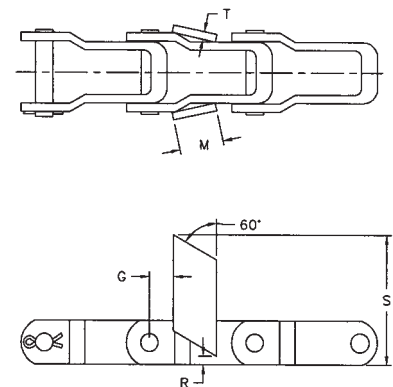

Fax: 815-288-7945

www.alliedlocke.com

STEEL PINTLE CHAIN ATTACHMENTS

FS5

Att. No.	Chain No.	Dimensions					
		J	K	N	R	S	T
FS5	AL88K	4 1/8	5 5/8	25/64	5/8	1 1/4	1/4

F50

Att. No.	Chain No.	Dimensions						
		J	K	M	N	R	S	T
F50	AL88XH	8.00	9.38	1.25	.410	1.25	1.81	1/4

G30S

Att. No.	Chain No.	Dimensions					
		J	K	N	R	S	T
G30S	AL662	1 5/16	1 57/64	1 1/32	3/4	1 5/16	1/4

Allied-Locke Industries Inc.

. . . chain - sprockets - buckets

Toll Free:

Phone: 800-435-7752

Fax: 800-462-3130

Local:

Phone: 815-288-1471

Fax: 815-288-7945

www.alliedlocke.com

STEEL PINTLE CHAIN ATTACHMENTS

G38

Att. No.	Chain No.	Dimensions					
		J	K	M	N	R	T
G38	AL662	1 15/16	2 35/64	1 1/8	21/64	15/32	.125

G50

Att. No.	Chain No.	Dimensions						
		J	K	M	N	R	S	T
G50	AL662	1 9/16	2 35/64	1	25/64	7/8	.148	7/16
	AL667X	2 1/16	2 43/64	1	25/64	7/8	.148	15/32

HB4

Att. No.	Chain No.	Dimensions				
		G	M	R	S	T
HB4	AL667X	19/32	3/4	0.00	2.160	3/16
	AL88K	19/32	3/4	0.35	2 17/32	3/16