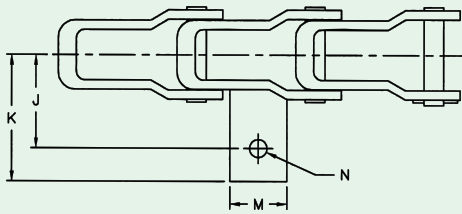

STEEL PINTLE CHAIN ATTACHMENTS

AE, AS, AES, AC

Attachment	Chain No.	J	K	M	N	T
AS	AL662	1 3/8	1 57/64	15/16	17/64	3/16
AS	AL667H	2 1/32	2 19/32	1 1/8	21/64	1/4
AS	AL667X	2 1/32	2 11/16	1 1/8	21/64	5/16
AS	AL667XH	2 1/32	2 3/4	1 1/4	25/64	3/8
AS	AL88K	2 1/32	2 3/4	1 1/4	25/64	3/8
AS	AL88XH	2 1/32	2 13/16	1 1/4	25/64	3/8
AES	AL662	1 3/8	1 57/64	15/16	21/64	3/16
AES	AL667H	2 1/32	2 19/32	1 1/8	25/64	1/4
AES	AL667X	2 1/32	2 11/16	1 1/8	25/64	5/16
AES	AL667XH	2 1/32	2 3/4	1 1/4	29/64	3/8
AES	AL88XH	2 1/32	2 13/16	1 1/4	29/64	3/8
AE	AL667XH	2 1/32	2 3/4	1 1/4	21/64	3/8
AC	AL88XH	2 1/32	2 13/16	1 1/4	9/16	3/8

Fax: 815-288-7945

www.alliedlocke.com

STEEL PINTLE CHAIN ATTACHMENTS

FS5

Att. No.	Chain No.	Dimensions					
		J	K	N	R	S	T
FS5	AL88K	4 1/8	5 5/8	25/64	5/8	1 1/4	1/4

F50

Att. No.	Chain No.	Dimensions						
		J	K	M	N	R	S	T
F50	AL88XH	8.00	9.38	1.25	.410	1.25	1.81	1/4

Att. No.	Chain No.	Dimensions						
		J	K	M	N	R	S	T
G50	AL662	1 9/16	2 35/64	1	25/64	7/8	.148	7/16
	AL667X	2 1/16	2 43/64	1	25/64	7/8	.148	15/32

HB4

Att. No.	Chain No.	Dimensions				
		G	M	R	S	T
HB4	AL667X	19/32	3/4	0.00	2.160	3/16
	AL88K	19/32	3/4	0.35	2 17/32	3/16

KSB

Att. No.	Chain No.	Dimensions					
		J	K	M	N	S	T
KSB	AL667X	4 ¹ / ₁₆	5 ³ / ₈	1 ¹ / ₈	2 ¹ / ₆₄	5 ⁷ / ₆₄	5/ ₁₆
KSB	AL667XH	4 ¹ / ₁₆	5.456	1 ¹ / ₄	2 ⁵ / ₆₄	5 ⁷ / ₆₄	3/ ₈
KSB	AL88XH	4 ¹ / ₁₆	5 ³ / ₄	1 ¹ / ₄	2 ⁵ / ₆₄	6 ¹ / ₆₄	3/ ₈