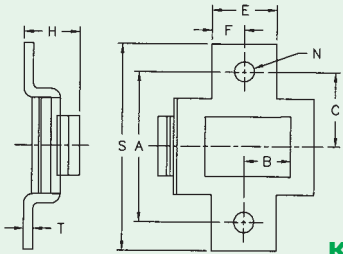

Att. No.	Chain No.	A	B	F	N	T
AS	67H	2 1/32	1 3/32	9/16	21/64	.185
AS	67XH	2 1/32	1 3/32	9/16	21/64	.200

A1/RIGHT & LEFT

Att. No.	Chain No.	A	E	F	N	T
A1	42	1 3/32	29/32	29/64	17/64	.105
	55	1 1/8	1 1/16	17/32	17/64	.125
	62	1 3/8	1 3/8	11/16	17/64	.148

A2/RIGHT & LEFT

Att. No.	Chain No.	A	E	F	N	T
A2	55	1 29/64	1 1/4	5/8	17/64	.125
	62	1 9/16	1 1/4	5/8	17/64	.148

A2W/RIGHT & LEFT

Att. No.	Chain No.	A	E	F	N	T
A2W	67H	2 1/32	1 3/16	35/64	21/64	.125

Allied-Locke Industries Inc.
 . . . chain - sprockets - buckets
www.alliedlocke.com

STEEL DETACHABLE CHAIN ATTACHMENT LINKS

K1

Att. No.	Chain No.	A	B	C	E	F	H	N	S	T
K1	55	2	5/8	1	7/8	7/16	3/4	17/64	2 3/4	.125
K1	62	2 15/32	5/8	1 15/64	7/8	7/16	37/64	17/64	3 1/4	.148

SB/RIGHT & LEFT

Att. No.	Chain No.	A	E	F	N	T
B	S	1 5/8	1 5/16	21/32	21/64	.170

G27/RIGHT & LEFT

Att. No.	Chain No.	A	B	C	H	N	T
G27	55	1 1/4	1	13/16	1 5/16	17/64	.125
	62	1 5/16	1 1/16	11/16	1 1/16	17/64	.148

HB4

Att. No.	Chain No.	E	F	H	T
HB4	55	7/8	1 11/16	2 3/16	.125
	62	7/8	1 61/64	2 3/16	.148