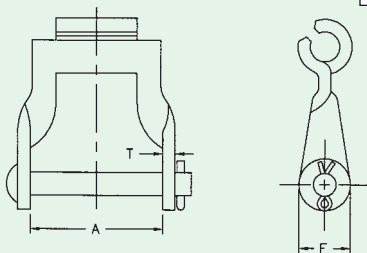

Att. No.	Chain No.	A	C	F	H	N	T
SFS1	62	4 5/16	7/8	5 1/4	1 1/2	21/64	.148