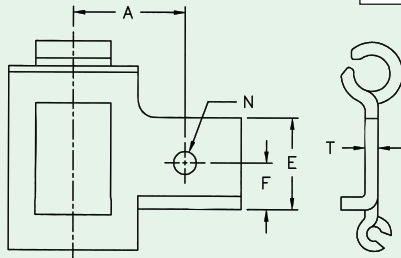

Att. No.	Chain No.	A	B	F	N	T
AS	67H	2 1/32	1 3/32	9/16	21/64	.185
AS	67XH	2 1/32	1 3/32	9/16	21/64	.200

A1/RIGHT & LEFT

Att. No.	Chain No.	A	E	F	N	T
A1	42	1 3/32	29/32	29/64	17/64	.105
	55	1 1/8	1 1/16	17/32	17/64	.125
	62	1 3/8	1 3/8	11/16	17/64	.148

A2/RIGHT & LEFT

Att. No.	Chain No.	A	E	F	N	T
A2	55	1 29/64	1 1/4	5/8	17/64	.125
	62	1 9/16	1 1/4	5/8	17/64	.148

A2W/RIGHT & LEFT

Att. No.	Chain No.	A	E	F	N	T
A2W	67H	2 1/32	1 3/16	35/64	21/64	.125

Allied-Locke Industries Inc.
 . . . chain - sprockets - buckets
www.alliedlocke.com

STEEL DETACHABLE CHAIN ATTACHMENT LINKS

K1

Att. No.	Chain No.	A	B	C	E	F	H	N	S	T
K1	55	2	5/8	1	7/8	7/16	3/4	17/64	2 3/4	.125
K1	62	2 15/32	5/8	1 15/64	7/8	7/16	37/64	17/64	3 1/4	.148

SB/RIGHT & LEFT

Att. No.	Chain No.	A	E	F	N	T
B	S	1 5/8	1 5/16	21/32	21/64	.170

SD-SE-SH

Att. No.	Chain No.	A	B	C	N	TS	T
SD	32W	2 1/8	1 3/16	5/8	13/64	2 13/16	.095
SD	55	2 1/4	1 1/8	25/32	15/64	3 1/4	.125
SD	62	2 1/2	1 1/8	25/32	17/64	3 5/8	.148
SE	55	2 7/16	1 1/8	25/32	5/16	3 1/4	.125
SH	55	2 1/4	1 1/8	25/32	9/32	3 1/4	.125
SH	62	2 3/4	1 1/8	25/32	17/64	3 5/8	.148