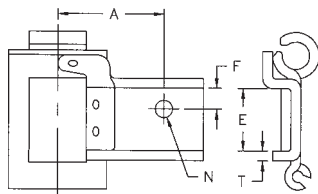

Att. No.	Chain No.	A	B	F	N	T
AS	67H	2 1/32	1 3/32	9/16	21/64	.185
AS	67XH	2 1/32	1 3/32	9/16	21/64	.200

A1/RIGHT & LEFT

Att. No.	Chain No.	A	E	F	N	T
A1	42	1 3/32	29/32	29/64	17/64	.105
	55	1 1/8	1 1/16	17/32	17/64	.125
	62	1 3/8	1 3/8	11/16	17/64	.148

A2/RIGHT & LEFT

Att. No.	Chain No.	A	E	F	N	T
A2	55	1 29/64	1 1/4	5/8	17/64	.125
	62	1 9/16	1 1/4	5/8	17/64	.148

A2W/RIGHT & LEFT

Att. No.	Chain No.	A	E	F	N	T
A2W	67H	2 1/32	1 3/16	35/64	21/64	.125

Allied-Locke Industries Inc.
 . . . chain - sprockets - buckets
www.alliedlocke.com

STEEL DETACHABLE CHAIN ATTACHMENT LINKS

K1

Att. No.	Chain No.	A	B	C	E	F	H	N	S	T
K1	55	2	5/8	1	7/8	7/16	3/4	17/64	2 3/4	.125
K1	62	2 15/32	5/8	1 15/64	7/8	7/16	37/64	17/64	3 1/4	.148

SB/RIGHT & LEFT

Att. No.	Chain No.	A	E	F	N	T
B	S	1 5/8	1 5/16	21/32	21/64	.170

SD-SE-SH

Att. No.	Chain No.	A	B	C	N	TS	T
SD	32W	2 1/8	1 3/16	5/8	13/64	2 13/16	.095
SD	55	2 1/4	1 1/8	25/32	15/64	3 1/4	.125
SD	62	2 1/2	1 1/8	25/32	17/64	3 5/8	.148
SE	55	2 7/16	1 1/8	25/32	5/16	3 1/4	.125
SH	55	2 1/4	1 1/8	25/32	9/32	3 1/4	.125
SH	62	2 3/4	1 1/8	25/32	17/64	3 5/8	.148