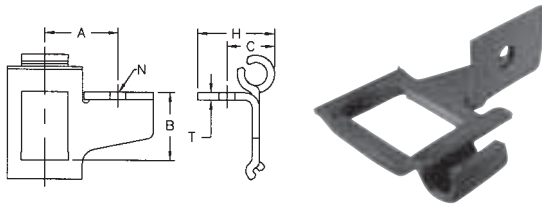

STEEL DETACHABLE CHAIN ATTACHMENT LINKS

K1

Att. No.	Chain No.	A	B	C	E	F	H	N	S	T
K1	55	2	5/8	1	7/8	7/16	3/4	17/64	2 3/4	.125
K1	62	2 15/32	5/8	1 15/64	7/8	7/16	37/64	17/64	3 1/4	.148

SB/RIGHT & LEFT

Att. No.	Chain No.	A	E	F	N	T
B	S	1 5/8	1 5/16	21/32	21/64	.170

SFS1

Att. No.	Chain No.	A	C	F	H	N	T
SFS1	62	4 5/16	7/8	5 1/4	1 1/2	21/64	.148

STEEL CHAIN COUPLERS

Att. No.	Chain No.	A	F	T
CO	55	1 3/8	5/8	.125
CO	62	1 39/64	5/8	.148

Allied-Locke Industries Inc.
 . . . the company that delivers
www.alliedlocke.com

STEEL DETACHABLE CHAIN ATTACHMENT LINKS

C1-C11-C15

Att. No.	Chain No.	A	C	F	H	N	T
C1	55	1 1/4	1 3/16	7/16	1 3/4	17/64	.105
	62	1 7/16	1 9/32	15/32	1 25/32	17/64	.105
C11	55	1 1/4	1 3/16	7/16	1 3/4	21/64	.105
	62	1 7/16	1 9/32	15/32	1 25/32	21/64	.105
C15	62	1 7/16	1 3/16	7/16	1 25/32	17/64	.105