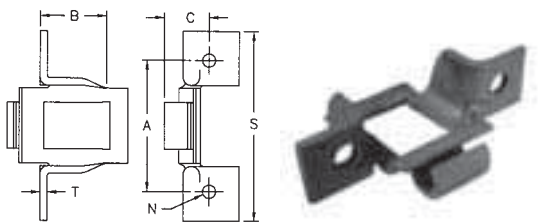

STEEL DETACHABLE CHAIN ATTACHMENT LINKS

K1

Att. No.	Chain No.	A	B	C	E	F	H	N	S	T
K1	55	2	5/8	1	7/8	7/16	3/4	17/64	2 3/4	.125
K1	62	2 15/32	5/8	1 15/64	7/8	7/16	37/64	17/64	3 1/4	.148

SB/RIGHT & LEFT

Att. No.	Chain No.	A	E	F	N	T
B	S	1 5/8	1 5/16	21/32	21/64	.170

SFS1

Att. No.	Chain No.	A	C	F	H	N	T
SFS1	62	4 5/16	7/8	5 1/4	1 1/2	21/64	.148

STEEL CHAIN COUPLERS

Att. No.	Chain No.	A	F	T
CO	55	1 3/8	5/8	.125
CO	62	1 39/64	5/8	.148

Allied-Locke Industries Inc.
 . . . the company that delivers
www.alliedlocke.com

STEEL DETACHABLE CHAIN ATTACHMENT LINKS

C1-C11-C15

Att. No.	Chain No.	A	C	F	H	N	T
C1	55	1 1/4	1 3/16	7/16	1 3/4	17/64	.105
	62	1 7/16	1 9/32	15/32	1 25/32	17/64	.105
C11	55	1 1/4	1 3/16	7/16	1 3/4	21/64	.105
	62	1 7/16	1 9/32	15/32	1 25/32	21/64	.105
C15	62	1 7/16	1 3/16	7/16	1 25/32	17/64	.105

G27/RIGHT & LEFT

Att. No.	Chain No.	A	B	C	H	N	T
G27	55	1 1/4	1	13/16	1 5/16	17/64	.125
	62	1 5/16	1 1/16	11/16	1 1/16	17/64	.148

HB4

Att. No.	Chain No.	E	F	H	T
HB4	55	7/8	1 11/16	2 3/16	.125
	62	7/8	1 61/64	2 3/16	.148