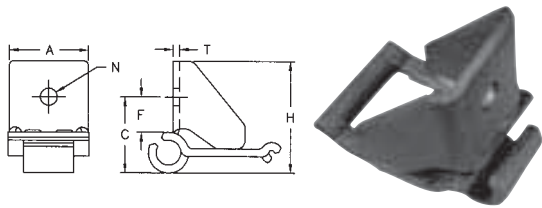

A2/RIGHT & LEFT

Att. No.	Chain No.	A	E	F	N	T
A2	55	1 29/64	1 1/4	5/8	17/64	.125
	62	1 9/16	1 1/4	5/8	17/64	.148

A2W/RIGHT & LEFT

Att. No.	Chain No.	A	E	F	N	T
A2W	67H	2 1/32	1 3/16	35/64	21/64	.125

Allied-Locke Industries Inc.
 . . . chain - sprockets - buckets
www.alliedlocke.com

STEEL DETACHABLE CHAIN ATTACHMENT LINKS

K1

Att. No.	Chain No.	A	B	C	E	F	H	N	S	T
K1	55	2	5/8	1	7/8	7/16	3/4	17/64	2 3/4	.125
K1	62	2 15/32	5/8	1 15/64	7/8	7/16	37/64	17/64	3 1/4	.148

SB/RIGHT & LEFT

Att. No.	Chain No.	A	E	F	N	T
B	S	1 5/8	1 5/16	21/32	21/64	.170

SFS1

Att. No.	Chain No.	A	C	F	H	N	T
SFS1	62	4 5/16	7/8	5 1/4	1 1/2	21/64	.148

STEEL CHAIN COUPLERS

Att. No.	Chain No.	A	F	T
CO	55	1 3/8	5/8	.125
CO	62	1 39/64	5/8	.148

Allied-Locke Industries Inc.
 . . . the company that delivers
www.alliedlocke.com

STEEL DETACHABLE CHAIN ATTACHMENT LINKS

C1-C11-C15

Att. No.	Chain No.	A	C	F	H	N	T
C1	55	1 1/4	1 3/16	7/16	1 3/4	17/64	.105
	62	1 7/16	1 9/32	15/32	1 25/32	17/64	.105
C11	55	1 1/4	1 3/16	7/16	1 3/4	21/64	.105
	62	1 7/16	1 9/32	15/32	1 25/32	21/64	.105
C15	62	1 7/16	1 3/16	7/16	1 25/32	17/64	.105