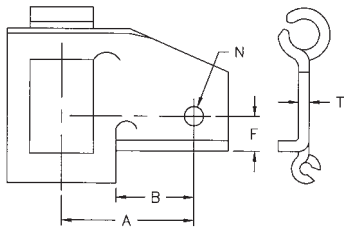

STEEL DETACHABLE CHAIN ATTACHMENT LINKS

AE & AE3/RIGHT & LEFT

Att. No.	Chain No.	A	B	F	N	T
AE	67H	2 1/32	29/32	9/16	21/64	.185
AE3	67H	2 1/32	29/32	9/16	25/64	.185
	67XH	2 1/32	29/32	9/16	25/64	.200

AS/RIGHT & LEFT

Att. No.	Chain No.	A	B	F	N	T
AS	67H	2 1/32	1 3/32	9/16	21/64	.185
AS	67XH	2 1/32	1 3/32	9/16	21/64	.200

A1/RIGHT & LEFT

Att. No.	Chain No.	A	E	F	N	T
A1	42	1 3/32	29/32	29/64	17/64	.105
	55	1 1/8	1 1/16	17/32	17/64	.125
	62	1 3/8	1 3/8	11/16	17/64	.148

A2/RIGHT & LEFT

Att. No.	Chain No.	A	E	F	N	T
A2	55	1 29/64	1 1/4	5/8	17/64	.125
	62	1 9/16	1 1/4	5/8	17/64	.148

A2W/RIGHT & LEFT

Att. No.	Chain No.	A	E	F	N	T
A2W	67H	2 1/32	1 3/16	35/64	21/64	.125

Allied-Locke Industries Inc.
 . . . chain - sprockets - buckets
www.alliedlocke.com

SD-SE-SH

Att. No.	Chain No.	A	B	C	N	TS	T
SD	32W	2 1/8	1 3/16	5/8	13/64	2 13/16	.095
SD	55	2 1/4	1 1/8	25/32	15/64	3 1/4	.125
SD	62	2 1/2	1 1/8	25/32	17/64	3 5/8	.148
SE	55	2 7/16	1 1/8	25/32	5/16	3 1/4	.125
SH	55	2 1/4	1 1/8	25/32	9/32	3 1/4	.125
SH	62	2 3/4	1 1/8	25/32	17/64	3 5/8	.148