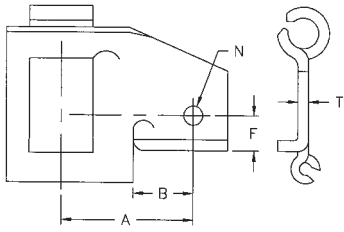

STEEL DETACHABLE CHAIN ATTACHMENT LINKS

AE & AE3/RIGHT & LEFT

Att. No.	Chain No.	A	B	F	N	T
AE	67H	2 1/32	29/32	9/16	21/64	.185
AE3	67H	2 1/32	29/32	9/16	25/64	.185
	67XH	2 1/32	29/32	9/16	25/64	.200

AS/RIGHT & LEFT

Att. No.	Chain No.	A	B	F	N	T
AS	67H	2 1/32	1 3/32	9/16	21/64	.185
AS	67XH	2 1/32	1 3/32	9/16	21/64	.200

A1/RIGHT & LEFT

Att. No.	Chain No.	A	E	F	N	T
A1	42	1 3/32	29/32	29/64	17/64	.105
	55	1 1/8	1 1/16	17/32	17/64	.125
	62	1 3/8	1 3/8	11/16	17/64	.148

A2/RIGHT & LEFT

Att. No.	Chain No.	A	E	F	N	T
A2	55	1 29/64	1 1/4	5/8	17/64	.125
	62	1 9/16	1 1/4	5/8	17/64	.148

A2W/RIGHT & LEFT

Att. No.	Chain No.	A	E	F	N	T
A2W	67H	2 1/32	1 3/16	35/64	21/64	.125

Allied-Locke Industries Inc.
 . . . chain - sprockets - buckets
www.alliedlocke.com

SD-SE-SH

Att. No.	Chain No.	A	B	C	N	TS	T
SD	32W	2 1/8	1 3/16	5/8	13/64	2 13/16	.095
SD	55	2 1/4	1 1/8	25/32	15/64	3 1/4	.125
SD	62	2 1/2	1 1/8	25/32	17/64	3 5/8	.148
SE	55	2 7/16	1 1/8	25/32	5/16	3 1/4	.125
SH	55	2 1/4	1 1/8	25/32	9/32	3 1/4	.125
SH	62	2 3/4	1 1/8	25/32	17/64	3 5/8	.148