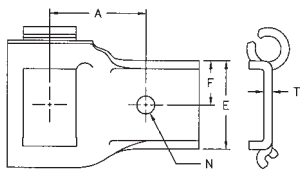

STEEL DETACHABLE CHAIN ATTACHMENT LINKS

AE & AE3/RIGHT & LEFT

Att. No.	Chain No.	A	B	F	N	T
AE	67H	2 1/32	29/32	9/16	21/64	.185
AE3	67H	2 1/32	29/32	9/16	25/64	.185
	67XH	2 1/32	29/32	9/16	25/64	.200

AS/RIGHT & LEFT

Att. No.	Chain No.	A	B	F	N	T
AS	67H	2 1/32	1 3/32	9/16	21/64	.185
AS	67XH	2 1/32	1 3/32	9/16	21/64	.200

A1/RIGHT & LEFT

Att. No.	Chain No.	A	E	F	N	T
A1	42	1 3/32	29/32	29/64	17/64	.105
	55	1 1/8	1 1/16	17/32	17/64	.125
	62	1 3/8	1 3/8	11/16	17/64	.148

A2/RIGHT & LEFT

Att. No.	Chain No.	A	E	F	N	T
A2	55	1 29/64	1 1/4	5/8	17/64	.125
	62	1 9/16	1 1/4	5/8	17/64	.148

A2W/RIGHT & LEFT

Att. No.	Chain No.	A	E	F	N	T
A2W	67H	2 1/32	1 3/16	35/64	21/64	.125

Allied-Locke Industries Inc.
 . . . chain - sprockets - buckets
www.alliedlocke.com

SD-SE-SH

Att. No.	Chain No.	A	B	C	N	TS	T
SD	32W	2 1/8	1 3/16	5/8	13/64	2 13/16	.095
SD	55	2 1/4	1 1/8	25/32	15/64	3 1/4	.125
SD	62	2 1/2	1 1/8	25/32	17/64	3 5/8	.148
SE	55	2 7/16	1 1/8	25/32	5/16	3 1/4	.125
SH	55	2 1/4	1 1/8	25/32	9/32	3 1/4	.125
SH	62	2 3/4	1 1/8	25/32	17/64	3 5/8	.148