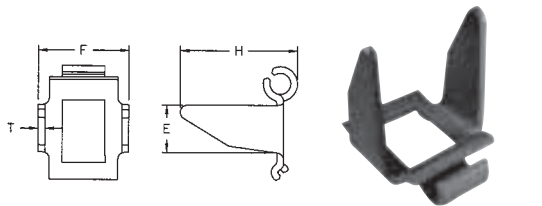

STEEL DETACHABLE CHAIN ATTACHMENT LINKS

K1

Att. No.	Chain No.	A	B	C	E	F	H	N	S	T
K1	55	2	5/8	1	7/8	7/16	3/4	17/64	2 3/4	.125
K1	62	2 15/32	5/8	1 15/64	7/8	7/16	37/64	17/64	3 1/4	.148

SB/RIGHT & LEFT

Att. No.	Chain No.	A	E	F	N	T
B	S	1 5/8	1 5/16	21/32	21/64	.170

STEEL DETACHABLE CHAIN ATTACHMENT LINKS

C1-C11-C15

Att. No.	Chain No.	A	C	F	H	N	T
C1	55	1 1/4	1 3/16	7/16	1 3/4	17/64	.105
	62	1 7/16	1 9/32	15/32	1 25/32	17/64	.105
C11	55	1 1/4	1 3/16	7/16	1 3/4	21/64	.105
	62	1 7/16	1 9/32	15/32	1 25/32	21/64	.105
C15	62	1 7/16	1 3/16	7/16	1 25/32	17/64	.105

G27/RIGHT & LEFT

Att. No.	Chain No.	A	B	C	H	N	T
G27	55	1 1/4	1	13/16	1 5/16	17/64	.125
	62	1 5/16	1 1/16	11/16	1 1/16	17/64	.148

HB4

Att. No.	Chain No.	E	F	H	T
HB4	55	7/8	1 11/16	2 3/16	.125
	62	7/8	1 61/64	2 3/16	.148

SD-SE-SH

Att. No.	Chain No.	A	B	C	N	TS	T
SD	32W	2 1/8	1 3/16	5/8	13/64	2 13/16	.095
SD	55	2 1/4	1 1/8	25/32	15/64	3 1/4	.125
SD	62	2 1/2	1 1/8	25/32	17/64	3 5/8	.148
SE	55	2 7/16	1 1/8	25/32	5/16	3 1/4	.125
SH	55	2 1/4	1 1/8	25/32	9/32	3 1/4	.125
SH	62	2 3/4	1 1/8	25/32	17/64	3 5/8	.148