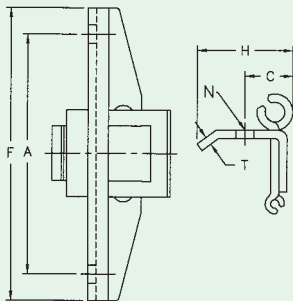

A2/RIGHT & LEFT

Att. No.	Chain No.	A	E	F	N	T
A2	55	1 29/64	1 1/4	5/8	17/64	.125
	62	1 9/16	1 1/4	5/8	17/64	.148

A2W/RIGHT & LEFT

Att. No.	Chain No.	A	E	F	N	T
A2W	67H	2 1/32	1 3/16	35/64	21/64	.125

Allied-Locke Industries Inc.
 . . . chain - sprockets - buckets
www.alliedlocke.com

STEEL DETACHABLE CHAIN ATTACHMENT LINKS

K1

Att. No.	Chain No.	A	B	C	E	F	H	N	S	T
K1	55	2	5/8	1	7/8	7/16	3/4	17/64	2 3/4	.125
K1	62	2 15/32	5/8	1 15/64	7/8	7/16	37/64	17/64	3 1/4	.148

SB/RIGHT & LEFT

Att. No.	Chain No.	A	E	F	N	T
B	S	1 5/8	1 5/16	21/32	21/64	.170

STEEL DETACHABLE CHAIN ATTACHMENT LINKS

C1-C11-C15

Att. No.	Chain No.	A	C	F	H	N	T
C1	55	1 1/4	1 3/16	7/16	1 3/4	17/64	.105
	62	1 7/16	1 9/32	15/32	1 25/32	17/64	.105
C11	55	1 1/4	1 3/16	7/16	1 3/4	21/64	.105
	62	1 7/16	1 9/32	15/32	1 25/32	21/64	.105
C15	62	1 7/16	1 3/16	7/16	1 25/32	17/64	.105

G27/RIGHT & LEFT

Att. No.	Chain No.	A	B	C	H	N	T
G27	55	1 1/4	1	13/16	1 5/16	17/64	.125
	62	1 5/16	1 1/16	11/16	1 1/16	17/64	.148

HB4

Att. No.	Chain No.	E	F	H	T
HB4	55	7/8	1 11/16	2 3/16	.125
	62	7/8	1 61/64	2 3/16	.148